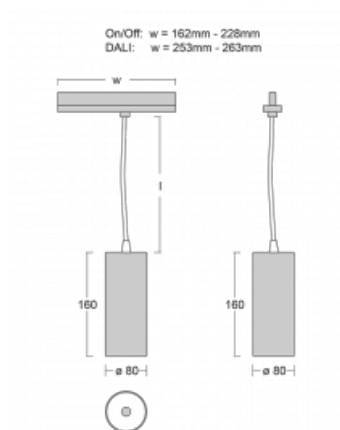

## Technical drawing

Type of installation	3 circuit track
Light distribution	Direct
Luminaire shape	Circular
Colour of the luminaires	Silver
Material	Aluminium
Lifetime	L90/B50 60 000 hours
Warranty	5 years
Description of luminaires	Luminaire 3 circuit track
Dimensions	ø 80 mm × 160 mm
Weight	0.7 kg
Light source	LED MODUL
DIR optical system	Reflector
Luminous flux*	1040 lm
Colour Temperature	4000 K cool white
Luminous efficacy	104 lm/W
MacAdam Light source	3
Colour rendering index	90
Luminaire power input*	10 W
Connection of the luminaires	DALI
Electrical voltage	220-240V
Frequency	50/60Hz