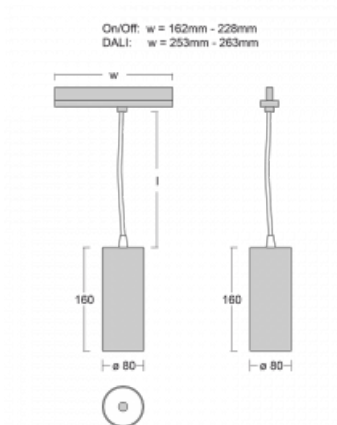

## Technical drawing

Type of installation	3 circuit track
Light distribution	Direct
Luminaire shape	Circular
Colour of the luminaires	Black
Material	Aluminium
Lifetime	L90/B50 60 000 hours
Warranty	5 years
Description of luminaires	Luminaire 3 circuit track
Dimensions	∅ 80 mm × 160 mm
Weight	0.7 kg
Light source	LED MODUL
DIR optical system	Reflector
Luminous flux*	1040 lm
Colour Temperature	4000 K cool white
Luminous efficacy	104 lm/W
MacAdam Light source	3
Colour rendering index	90
Luminaire power input*	10 W
Connection of the luminaires	DALI
Electrical voltage	220-240V
Frequency	50/60Hz