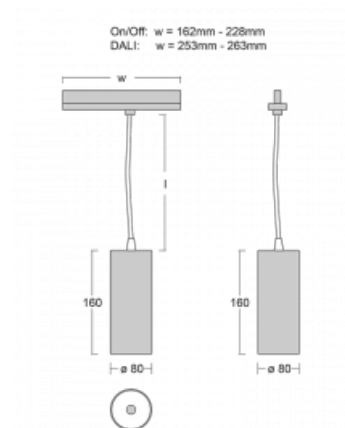

Luminaire

Vali80-T

179-605W-10GDD/930, S

We have managed to minimize the dimensions of the Vali80-T luminaires while maintaining very good lighting parameters. We also managed to reduce the casing of the luminaire to 75% of the surface. The luminaires offer a direct type of light distribution, four different beam angles of 18°, 25°, 32°, 52° and replaceable reflectors as optional accessories. The luminaires will be used predominantly to illuminate commercial spaces, galleries or showrooms. The luminaires have been fitted with adapters for the 3-phase Global Track from Nordic Aluminium. Vali80-T uses light sources with a colour rendering index of Ra90, which helps to show the true colours of the illuminated objects.

Technical drawing

Type of installation	3 circuit track
Light distribution	Direct
Luminaire shape	Circular
Colour of the luminaires	Silver
Material	Aluminium
Lifetime	L90/B50 60 000 hours
Warranty	5 years
Description of luminaires	Luminaire 3 circuit track
Dimensions	∅ 80 mm × 160 mm
Weight	0.7 kg
Light source	LED MODUL
DIR optical system	Reflector
Luminous flux*	990 lm
Colour Temperature	3000 K warm white
Luminous efficacy	99 lm/W
MacAdam Light source	3
Colour rendering index	90
Luminaire power input*	10 W
Connection of the luminaires	DALI
Electrical voltage	220-240V
Frequency	50/60Hz