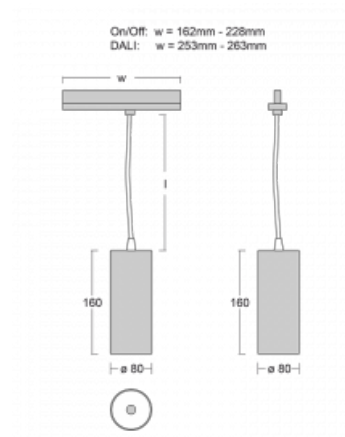

Luminaire

Vali80-T

179-605W-10GDD/930, S

We have managed to minimize the dimensions of the Vali80-T luminaires while maintaining very good lighting parameters. We also managed to reduce the casing of the luminaire to 75% of the surface. The luminaires offer a direct type of light distribution, four different beam angles of 18°, 25°, 32°, 52° and replaceable reflectors as optional accessories. The luminaires will be used predominantly to illuminate commercial spaces, galleries or showrooms. The luminaires have been fitted with adapters for the 3-phase Global Track from Nordic Aluminium. Vali80-T uses light sources with a colour rendering index of Ra90, which helps to show the true colours of the illuminated objects.

Technical drawing

Type of installation	3 circuit track
Light distribution	Direct
Luminaire shape	Circular
Colour of the luminaires	Silver
Material	Aluminium
Lifetime	L90/B50 60 000 hours
Warranty	5 years
Description of luminaires	Luminaire 3 circuit track
Dimensions	∅ 80 mm × 160 mm
Weight	0.7 kg
Light source	LED MODUL
Type of optical system	Reflector
Luminous flux*	990 lm
Colour Temperature	3000 K warm white
Luminous efficacy	99 lm/W
MacAdam Light source	3
Colour rendering index	90