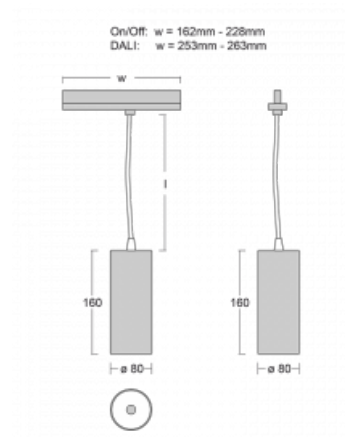

Luminaire

Vali80-T

179-605W-10GDD/930, B

We have managed to minimize the dimensions of the Vali80-T luminaires while maintaining very good lighting parameters. We also managed to reduce the casing of the luminaire to 75% of the surface. The luminaires offer a direct type of light distribution, four different beam angles of 18°, 25°, 32°, 52° and replaceable reflectors as optional accessories. The luminaires will be used predominantly to illuminate commercial spaces, galleries or showrooms. The luminaires have been fitted with adapters for the 3-phase Global Track from Nordic Aluminium. Vali80-T uses light sources with a colour rendering index of Ra90, which helps to show the true colours of the illuminated objects.

Technical drawing

Type of installation	3 circuit track
Light distribution	Direct
Luminaire shape	Circular
Colour of the luminaires	Black
Material	Aluminium
Lifetime	L90/B50 60 000 hours
Warranty	5 years
Description of luminaires	Luminaire 3 circuit track
Dimensions	ø 80 mm × 160 mm
Weight	0.7 kg
Light source	LED MODUL
Type of optical system	Reflector
Luminous flux*	990 lm
Colour Temperature	3000 K warm white
Luminous efficacy	99 lm/W
MacAdam Light source	3
Colour rendering index	90