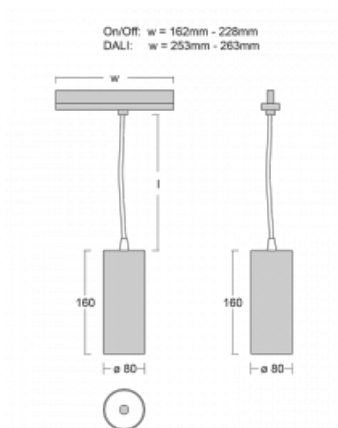

## Technical drawing

Type of installation	3 circuit track
Light distribution	Direct
Luminaire shape	Circular
Colour of the luminaires	Black
Material	Aluminium
Lifetime	L90/B50 60 000 hours
Warranty	5 years
Description of luminaires	Luminaire 3 circuit track
Dimensions	ø 80 mm × 160 mm
Weight	0.7 kg
Light source	LED MODUL
DIR optical system	Reflector
Luminous flux*	990 lm
Colour Temperature	3000 K warm white
Luminous efficacy	99 lm/W
MacAdam Light source	3
Colour rendering index	90
Luminaire power input*	10 W
Connection of the luminaires	DALI
Electrical voltage	220-240V
Frequency	50/60Hz