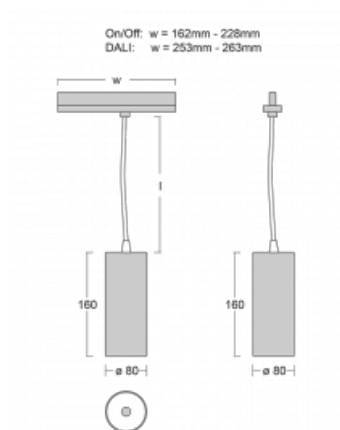

Luminaire

Vali80-T

179-605U-10GHE/940, S

We have managed to minimize the dimensions of the Vali80-T luminaires while maintaining very good lighting parameters. We also managed to reduce the casing of the luminaire to 75% of the surface. The luminaires offer a direct type of light distribution, four different beam angles of 18°, 25°, 32°, 52° and replaceable reflectors as optional accessories. The luminaires will be used predominantly to illuminate commercial spaces, galleries or showrooms. The luminaires have been fitted with adapters for the 3-phase Global Track from Nordic Aluminium. Vali80-T uses light sources with a colour rendering index of Ra90, which helps to show the true colours of the illuminated objects.

Technical drawing

Type of installation	3 circuit track
Light distribution	Direct
Luminaire shape	Circular
Colour of the luminaires	Silver
Material	Aluminium
Lifetime	L80/B10 60 000 hours
Warranty	5 years
Description of luminaires	Luminaire 3 circuit track
Dimensions	ø 80 mm × 160 mm
Weight	0.7 kg
Light source	LED MODUL
DIR optical system	Reflector
Luminous flux*	2970 lm
Colour Temperature	4000 K cool white
Luminous efficacy	90 lm/W
MacAdam Light source	3
Colour rendering index	90
Luminaire power input*	33 W
Connection of the luminaires	ON/OFF
Electrical voltage	220-240V
Frequency	50/60Hz