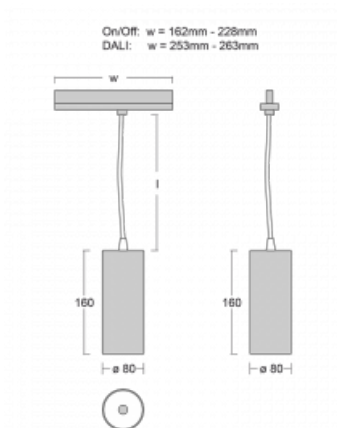

Technical drawing

Type of installation	3 circuit track
Light distribution	Direct
Luminaire shape	Circular
Colour of the luminaires	Silver
Material	Aluminium
Lifetime	L80/B10 60 000 hours
Warranty	5 years
Description of luminaires	Luminaire 3 circuit track
Dimensions	ø 80 mm × 160 mm
Weight	0.7 kg
Light source	LED MODUL
DIR optical system	Reflector
Luminous flux*	2970 lm
Colour Temperature	4000 K cool white
Luminous efficacy	90 lm/W
MacAdam Light source	3
Colour rendering index	90
Luminaire power input*	33 W
Connection of the luminaires	DALI
Electrical voltage	220-240V
Frequency	50/60Hz