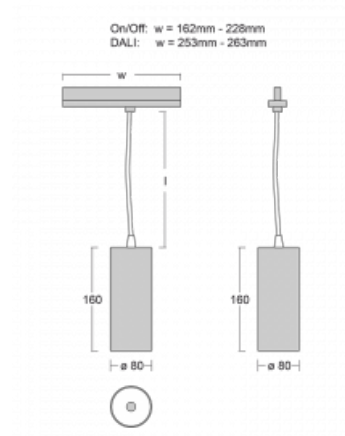

Luminaire

Vali80-T

179-605U-10GHD/940, B

We have managed to minimize the dimensions of the Vali80-T luminaires while maintaining very good lighting parameters. We also managed to reduce the casing of the luminaire to 75% of the surface. The luminaires offer a direct type of light distribution, four different beam angles of 18°, 25°, 32°, 52° and replaceable reflectors as optional accessories. The luminaires will be used predominantly to illuminate commercial spaces, galleries or showrooms. The luminaires have been fitted with adapters for the 3-phase Global Track from Nordic Aluminium. Vali80-T uses light sources with a colour rendering index of Ra90, which helps to show the true colours of the illuminated objects.

Technical drawing

Type of installation	3 circuit track
Light distribution	Direct
Luminaire shape	Circular
Colour of the luminaires	Black
Material	Aluminium
Lifetime	L80/B10 60 000 hours
Warranty	5 years
Description of luminaires	Luminaire 3 circuit track
Dimensions	ø 80 mm × 160 mm
Weight	0.7 kg
Light source	LED MODUL
Type of optical system	Reflector
Luminous flux*	2970 lm
Colour Temperature	4000 K cool white
Luminous efficacy	90 lm/W
MacAdam Light source	3
Colour rendering index	90