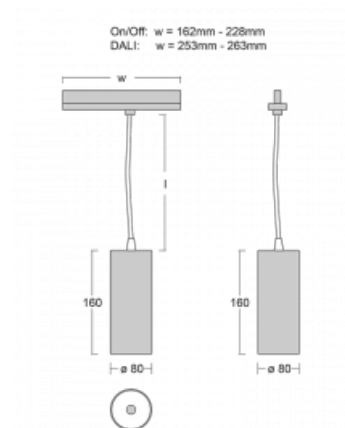

**Technical drawing**

Type of installation	3 circuit track
Light distribution	Direct
Luminaire shape	Circular
Colour of the luminaires	White
Material	Aluminium
Lifetime	L80/B10 60 000 hours
Warranty	5 years
Description of luminaires	Luminaire 3 circuit track
Dimensions	ø 80 mm × 160 mm
Weight	0.7 kg
Light source	LED MODUL
DIR optical system	Reflector
Luminous flux*	2830 lm
Colour Temperature	3000 K warm white
Luminous efficacy	86 lm/W
MacAdam Light source	3
Colour rendering index	90
Luminaire power input*	33 W
Connection of the luminaires	DALI
Electrical voltage	220-240V
Frequency	50/60Hz