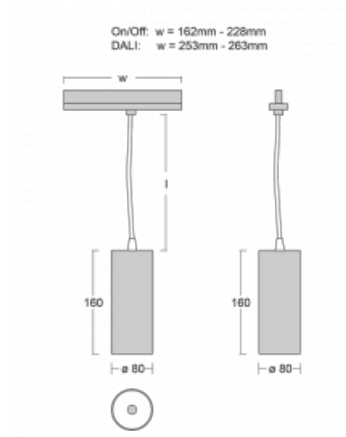

Luminaire

Vali80-T

179-605U-10GHD/930, W

We have managed to minimize the dimensions of the Vali80-T luminaires while maintaining very good lighting parameters. We also managed to reduce the casing of the luminaire to 75% of the surface. The luminaires offer a direct type of light distribution, four different beam angles of 18°, 25°, 32°, 52° and replaceable reflectors as optional accessories. The luminaires will be used predominantly to illuminate commercial spaces, galleries or showrooms. The luminaires have been fitted with adapters for the 3-phase Global Track from Nordic Aluminium. Vali80-T uses light sources with a colour rendering index of Ra90, which helps to show the true colours of the illuminated objects.

Technical drawing

Type of installation	3 circuit track
Light distribution	Direct
Luminaire shape	Circular
Colour of the luminaires	White
Material	Aluminium
Lifetime	L80/B10 60 000 hours
Warranty	5 years
Description of luminaires	Luminaire 3 circuit track
Dimensions	∅ 80 mm × 160 mm
Weight	0.7 kg
Light source	LED MODUL
Type of optical system	Reflector
Luminous flux*	2830 lm
Colour Temperature	3000 K warm white
Luminous efficacy	86 lm/W
MacAdam Light source	3
Colour rendering index	90