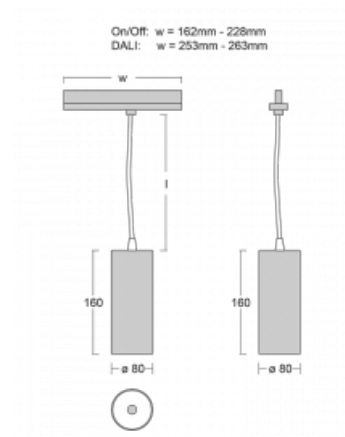

## Technical drawing

Type of installation	3 circuit track
Light distribution	Direct
Luminaire shape	Circular
Colour of the luminaires	Silver
Material	Aluminium
Lifetime	L80/B10 60 000 hours
Warranty	5 years
Description of luminaires	Luminaire 3 circuit track
Dimensions	ø 80 mm × 160 mm
Weight	0.7 kg
Light source	LED MODUL
Type of optical system	Reflector
Luminous flux*	2830 lm
Colour Temperature	3000 K warm white
Luminous efficacy	86 lm/W
MacAdam Light source	3
Colour rendering index	90