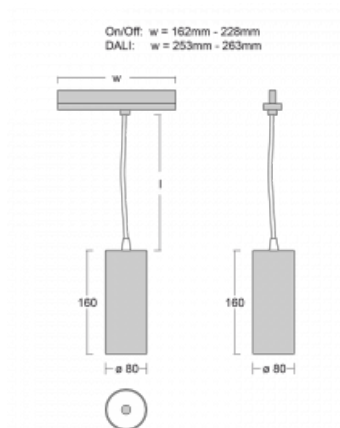

Technical drawing

Type of installation	3 circuit track
Light distribution	Direct
Luminaire shape	Circular
Colour of the luminaires	Silver
Material	Aluminium
Lifetime	L80/B10 60 000 hours
Warranty	5 years
Description of luminaires	Luminaire 3 circuit track
Dimensions	ø 80 mm × 160 mm
Weight	0.7 kg
Light source	LED MODUL