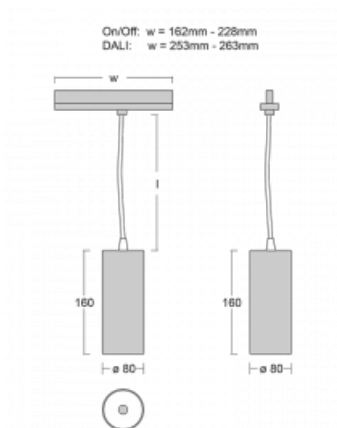

Technical drawing

Type of installation	3 circuit track
Light distribution	Direct
Luminaire shape	Circular
Colour of the luminaires	White
Material	Aluminium
Lifetime	L90/B50 60 000 hours
Warranty	5 years
Description of luminaires	Luminaire 3 circuit track
Dimensions	ø 80 mm × 160 mm
Weight	0.7 kg
Light source	LED MODUL