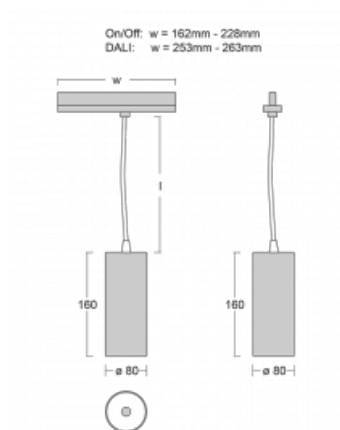

Technical drawing

Type of installation	3 circuit track
Light distribution	Direct
Luminaire shape	Circular
Colour of the luminaires	Silver
Material	Aluminium
Lifetime	L90/B50 60 000 hours
Warranty	5 years
Description of luminaires	Luminaire 3 circuit track
Dimensions	ø 80 mm × 160 mm
Weight	0.7 kg
Light source	LED MODUL