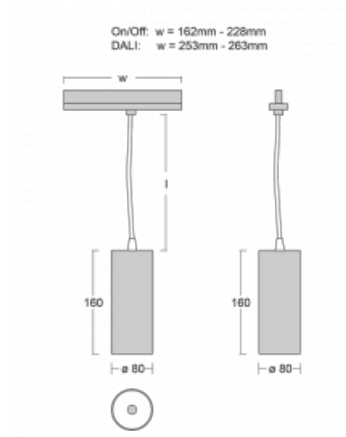

Luminaire

Vali80-T

179-605U-10GGD/940, B

We have managed to minimize the dimensions of the Vali80-T luminaires while maintaining very good lighting parameters. We also managed to reduce the casing of the luminaire to 75% of the surface. The luminaires offer a direct type of light distribution, four different beam angles of 18°, 25°, 32°, 52° and replaceable reflectors as optional accessories. The luminaires will be used predominantly to illuminate commercial spaces, galleries or showrooms. The luminaires have been fitted with adapters for the 3-phase Global Track from Nordic Aluminium. Vali80-T uses light sources with a colour rendering index of Ra90, which helps to show the true colours of the illuminated objects.

Technical drawing

Type of installation	3 circuit track
Light distribution	Direct
Luminaire shape	Circular
Colour of the luminaires	Black
Material	Aluminium
Lifetime	L90/B50 60 000 hours
Warranty	5 years
Description of luminaires	Luminaire 3 circuit track
Dimensions	ø 80 mm × 160 mm
Weight	0.7 kg
Light source	LED MODUL
Type of optical system	Reflector
Luminous flux*	1970 lm
Colour Temperature	4000 K cool white
Luminous efficacy	97 lm/W
MacAdam Light source	3
Colour rendering index	90