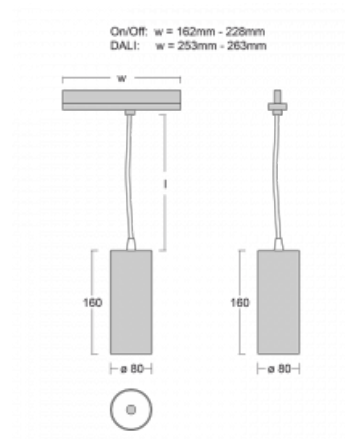

Technical drawing

Type of installation	3 circuit track
Light distribution	Direct
Luminaire shape	Circular
Colour of the luminaires	White
Material	Aluminium
Lifetime	L90/B50 60 000 hours
Warranty	5 years
Description of luminaires	Luminaire 3 circuit track
Dimensions	ø 80 mm × 160 mm
Weight	0.7 kg
Light source	LED MODUL
Type of optical system	Reflector
Luminous flux*	1880 lm
Colour Temperature	3000 K warm white
Luminous efficacy	92 lm/W
MacAdam Light source	3
Colour rendering index	90