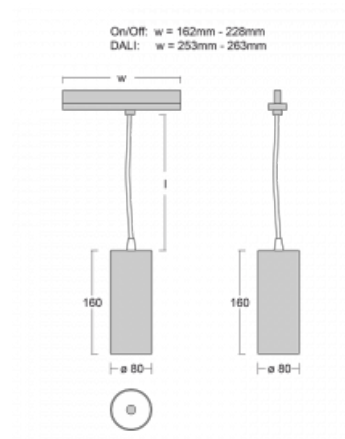

## Technical drawing

Type of installation	3 circuit track
Light distribution	Direct
Luminaire shape	Circular
Colour of the luminaires	Silver
Material	Aluminium
Lifetime	L90/B50 60 000 hours
Warranty	5 years
Description of luminaires	Luminaire 3 circuit track
Dimensions	ø 80 mm × 160 mm
Weight	0.7 kg
Light source	LED MODUL
Type of optical system	Reflector
Luminous flux*	1880 lm
Colour Temperature	3000 K warm white
Luminous efficacy	92 lm/W
MacAdam Light source	3
Colour rendering index	90