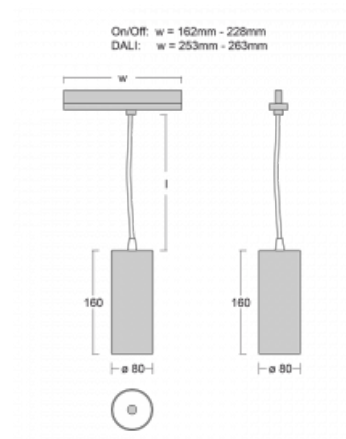

Luminaire

Vali80-T

179-605U-10GDE/930, B

We have managed to minimize the dimensions of the Vali80-T luminaires while maintaining very good lighting parameters. We also managed to reduce the casing of the luminaire to 75% of the surface. The luminaires offer a direct type of light distribution, four different beam angles of 18°, 25°, 32°, 52° and replaceable reflectors as optional accessories. The luminaires will be used predominantly to illuminate commercial spaces, galleries or showrooms. The luminaires have been fitted with adapters for the 3-phase Global Track from Nordic Aluminium. Vali80-T uses light sources with a colour rendering index of Ra90, which helps to show the true colours of the illuminated objects.

Technical drawing

Type of installation	3 circuit track
Light distribution	Direct
Luminaire shape	Circular
Colour of the luminaires	Black
Material	Aluminium
Lifetime	L90/B50 60 000 hours
Warranty	5 years
Description of luminaires	Luminaire 3 circuit track
Dimensions	ø 80 mm × 160 mm
Weight	0.7 kg
Light source	LED MODUL
Type of optical system	Reflector
Luminous flux*	990 lm
Colour Temperature	3000 K warm white
Luminous efficacy	99 lm/W
MacAdam Light source	3
Colour rendering index	90