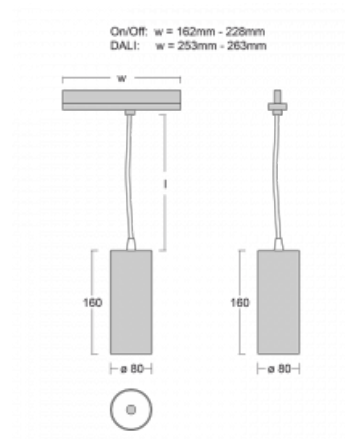

Technical drawing

Type of installation	3 circuit track
Light distribution	Direct
Luminaire shape	Circular
Colour of the luminaires	White
Material	Aluminium
Lifetime	L90/B50 60 000 hours
Warranty	5 years
Description of luminaires	Luminaire 3 circuit track
Dimensions	ø 80 mm × 160 mm
Weight	0.7 kg
Light source	LED MODUL
Type of optical system	Reflector
Luminous flux*	1040 lm
Colour Temperature	4000 K cool white
Luminous efficacy	104 lm/W
MacAdam Light source	3
Colour rendering index	90