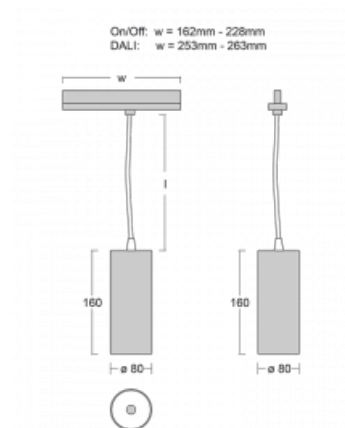

Luminaire

Vali80-T

179-605U-10GDD/940, S

We have managed to minimize the dimensions of the Vali80-T luminaires while maintaining very good lighting parameters. We also managed to reduce the casing of the luminaire to 75% of the surface. The luminaires offer a direct type of light distribution, four different beam angles of 18°, 25°, 32°, 52° and replaceable reflectors as optional accessories. The luminaires will be used predominantly to illuminate commercial spaces, galleries or showrooms. The luminaires have been fitted with adapters for the 3-phase Global Track from Nordic Aluminium. Vali80-T uses light sources with a colour rendering index of Ra90, which helps to show the true colours of the illuminated objects.

Technical drawing

Type of installation	3 circuit track
Light distribution	Direct
Luminaire shape	Circular
Colour of the luminaires	Silver
Material	Aluminium
Lifetime	L90/B50 60 000 hours
Warranty	5 years
Description of luminaires	Luminaire 3 circuit track
Dimensions	ø 80 mm × 160 mm
Weight	0.7 kg
Light source	LED MODUL