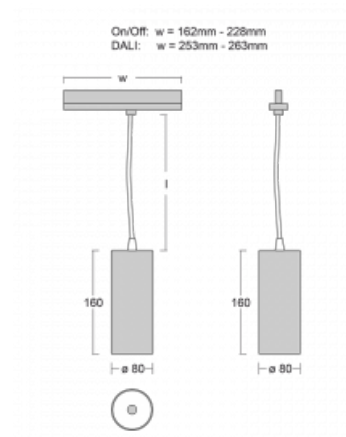

Luminaire

Vali80-T

179-605U-10GDD/940, B

We have managed to minimize the dimensions of the Vali80-T luminaires while maintaining very good lighting parameters. We also managed to reduce the casing of the luminaire to 75% of the surface. The luminaires offer a direct type of light distribution, four different beam angles of 18°, 25°, 32°, 52° and replaceable reflectors as optional accessories. The luminaires will be used predominantly to illuminate commercial spaces, galleries or showrooms. The luminaires have been fitted with adapters for the 3-phase Global Track from Nordic Aluminium. Vali80-T uses light sources with a colour rendering index of Ra90, which helps to show the true colours of the illuminated objects.

Technical drawing

Type of installation	3 circuit track
Light distribution	Direct
Luminaire shape	Circular
Colour of the luminaires	Black
Material	Aluminium
Lifetime	L90/B50 60 000 hours
Warranty	5 years
Description of luminaires	Luminaire 3 circuit track
Dimensions	ø 80 mm × 160 mm
Weight	0.7 kg
Light source	LED MODUL
Type of optical system	Reflector
Luminous flux*	1040 lm
Colour Temperature	4000 K cool white
Luminous efficacy	104 lm/W
MacAdam Light source	3
Colour rendering index	90