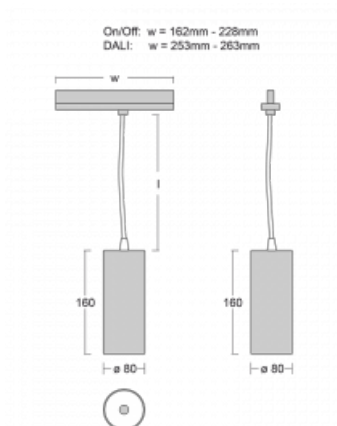

## Technical drawing

Type of installation	3 circuit track
Light distribution	Direct
Luminaire shape	Circular
Colour of the luminaires	Silver
Material	Aluminium
Lifetime	L90/B50 60 000 hours
Warranty	5 years
Description of luminaires	Luminaire 3 circuit track
Dimensions	∅ 80 mm × 160 mm
Weight	0.7 kg
Light source	LED MODUL
DIR optical system	Reflector
Luminous flux*	990 lm
Colour Temperature	3000 K warm white
Luminous efficacy	99 lm/W
MacAdam Light source	3
Colour rendering index	90
Luminaire power input*	10 W
Connection of the luminaires	DALI
Electrical voltage	220-240V
Frequency	50/60Hz