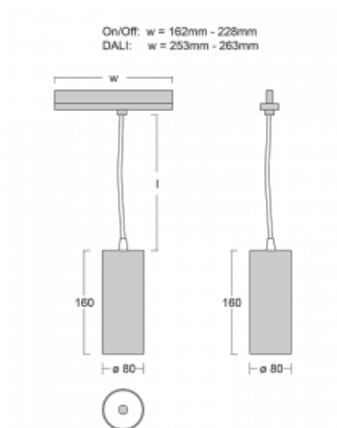

Luminaire

Vali80-T

179-605S-10GHE/940, S

We have managed to minimize the dimensions of the Vali80-T luminaires while maintaining very good lighting parameters. We also managed to reduce the casing of the luminaire to 75% of the surface. The luminaires offer a direct type of light distribution, four different beam angles of 18°, 25°, 32°, 52° and replaceable reflectors as optional accessories. The luminaires will be used predominantly to illuminate commercial spaces, galleries or showrooms. The luminaires have been fitted with adapters for the 3-phase Global Track from Nordic Aluminium. Vali80-T uses light sources with a colour rendering index of Ra90, which helps to show the true colours of the illuminated objects.

Technical drawing

Type of installation	3 circuit track
Light distribution	Direct
Luminaire shape	Circular
Colour of the luminaires	Silver
Material	Aluminium
Lifetime	L80/B10 60 000 hours
Warranty	5 years
Description of luminaires	Luminaire 3 circuit track
Dimensions	ø 80 mm × 160 mm
Weight	0.7 kg
Light source	LED MODUL