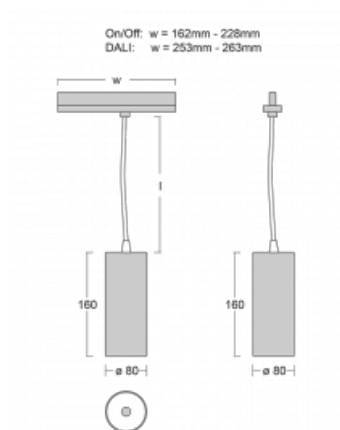

Technical drawing

Type of installation	3 circuit track
Light distribution	Direct
Luminaire shape	Circular
Colour of the luminaires	White
Material	Aluminium
Lifetime	L80/B10 60 000 hours
Warranty	5 years
Description of luminaires	Luminaire 3 circuit track
Dimensions	ø 80 mm × 160 mm
Weight	0.7 kg
Light source	LED MODUL
DIR optical system	Reflector
Luminous flux*	2970 lm
Colour Temperature	4000 K cool white
Luminous efficacy	90 lm/W
MacAdam Light source	3
Colour rendering index	90
Luminaire power input*	33 W
Connection of the luminaires	DALI
Electrical voltage	220-240V
Frequency	50/60Hz