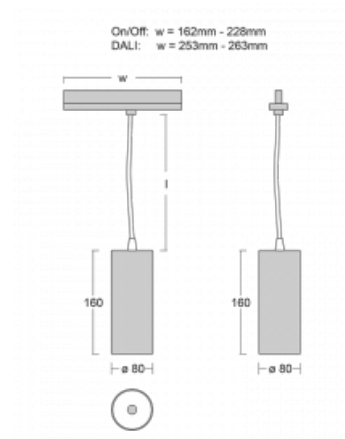

## Technical drawing

Type of installation	3 circuit track
Light distribution	Direct
Luminaire shape	Circular
Colour of the luminaires	White
Material	Aluminium
Lifetime	L80/B10 60 000 hours
Warranty	5 years
Description of luminaires	Luminaire 3 circuit track
Dimensions	ø 80 mm × 160 mm
Weight	0.7 kg
Light source	LED MODUL
Type of optical system	Reflector
Luminous flux*	2970 lm
Colour Temperature	4000 K cool white
Luminous efficacy	90 lm/W
MacAdam Light source	3
Colour rendering index	90