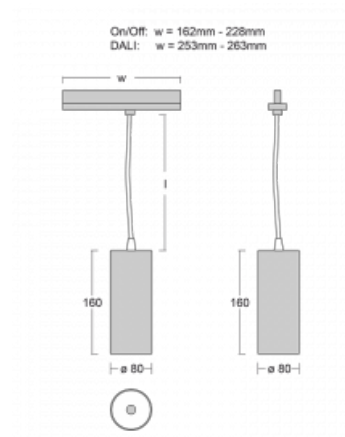

Luminaire

Vali80-T

179-605S-10GHD/940, S

We have managed to minimize the dimensions of the Vali80-T luminaires while maintaining very good lighting parameters. We also managed to reduce the casing of the luminaire to 75% of the surface. The luminaires offer a direct type of light distribution, four different beam angles of 18°, 25°, 32°, 52° and replaceable reflectors as optional accessories. The luminaires will be used predominantly to illuminate commercial spaces, galleries or showrooms. The luminaires have been fitted with adapters for the 3-phase Global Track from Nordic Aluminium. Vali80-T uses light sources with a colour rendering index of Ra90, which helps to show the true colours of the illuminated objects.

Technical drawing

Type of installation	3 circuit track
Light distribution	Direct
Luminaire shape	Circular
Colour of the luminaires	Silver
Material	Aluminium
Lifetime	L80/B10 60 000 hours
Warranty	5 years
Description of luminaires	Luminaire 3 circuit track
Dimensions	ø 80 mm × 160 mm
Weight	0.7 kg
Light source	LED MODUL
Type of optical system	Reflector
Luminous flux*	2970 lm
Colour Temperature	4000 K cool white
Luminous efficacy	90 lm/W
MacAdam Light source	3
Colour rendering index	90