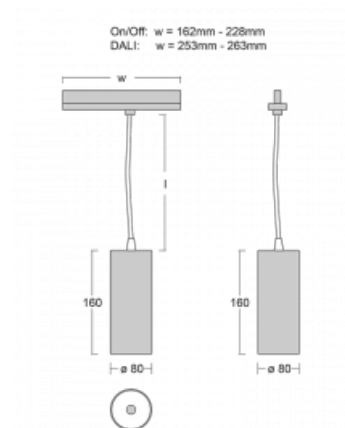

**Technical drawing**

Type of installation	3 circuit track
Light distribution	Direct
Luminaire shape	Circular
Colour of the luminaires	Black
Material	Aluminium
Lifetime	L80/B10 60 000 hours
Warranty	5 years
Description of luminaires	Luminaire 3 circuit track
Dimensions	ø 80 mm × 160 mm
Weight	0.7 kg
Light source	LED MODUL