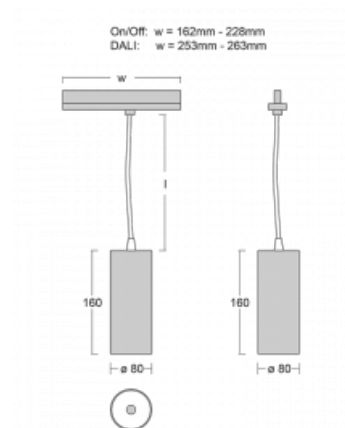

**Technical drawing**

Type of installation	3 circuit track
Light distribution	Direct
Luminaire shape	Circular
Colour of the luminaires	Silver
Material	Aluminium
Lifetime	L80/B10 60 000 hours
Warranty	5 years
Description of luminaires	Luminaire 3 circuit track
Dimensions	ø 80 mm × 160 mm
Weight	0.7 kg
Light source	LED MODUL