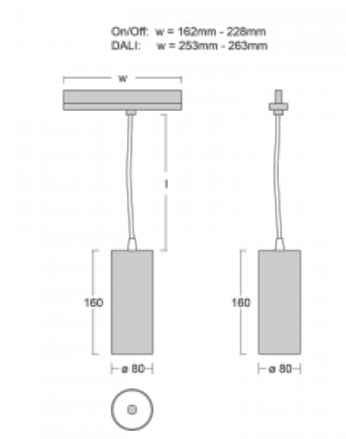

Luminaire

Vali80-T

179-605S-10GHD/930, S

We have managed to minimize the dimensions of the Vali80-T luminaires while maintaining very good lighting parameters. We also managed to reduce the casing of the luminaire to 75% of the surface. The luminaires offer a direct type of light distribution, four different beam angles of 18°, 25°, 32°, 52° and replaceable reflectors as optional accessories. The luminaires will be used predominantly to illuminate commercial spaces, galleries or showrooms. The luminaires have been fitted with adapters for the 3-phase Global Track from Nordic Aluminium. Vali80-T uses light sources with a colour rendering index of Ra90, which helps to show the true colours of the illuminated objects.

Technical drawing

Type of installation	3 circuit track
Light distribution	Direct
Luminaire shape	Circular
Colour of the luminaires	Silver
Material	Aluminium
Lifetime	L80/B10 60 000 hours
Warranty	5 years
Description of luminaires	Luminaire 3 circuit track
Dimensions	ø 80 mm × 160 mm
Weight	0.7 kg
Light source	LED MODUL
Type of optical system	Reflector
Luminous flux*	2830 lm
Colour Temperature	3000 K warm white
Luminous efficacy	86 lm/W
MacAdam Light source	3
Colour rendering index	90