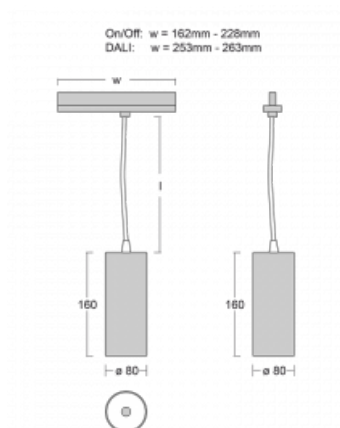

Technical drawing

Type of installation	3 circuit track
Light distribution	Direct
Luminaire shape	Circular
Colour of the luminaires	Black
Material	Aluminium
Lifetime	L80/B10 60 000 hours
Warranty	5 years
Description of luminaires	Luminaire 3 circuit track
Dimensions	∅ 80 mm × 160 mm
Weight	0.7 kg
Light source	LED MODUL
DIR optical system	Reflector
Luminous flux*	2830 lm
Colour Temperature	3000 K warm white
Luminous efficacy	86 lm/W
MacAdam Light source	3
Colour rendering index	90
Luminaire power input*	33 W
Connection of the luminaires	DALI
Electrical voltage	220-240V
Frequency	50/60Hz