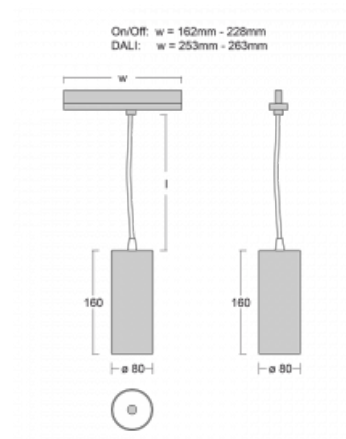

## Technical drawing

Type of installation	3 circuit track
Light distribution	Direct
Luminaire shape	Circular
Colour of the luminaires	Silver
Material	Aluminium
Lifetime	L90/B50 60 000 hours
Warranty	5 years
Description of luminaires	Luminaire 3 circuit track
Dimensions	ø 80 mm × 160 mm
Weight	0.7 kg
Light source	LED MODUL
Type of optical system	Reflector
Luminous flux*	1970 lm
Colour Temperature	4000 K cool white
Luminous efficacy	97 lm/W
MacAdam Light source	3
Colour rendering index	90