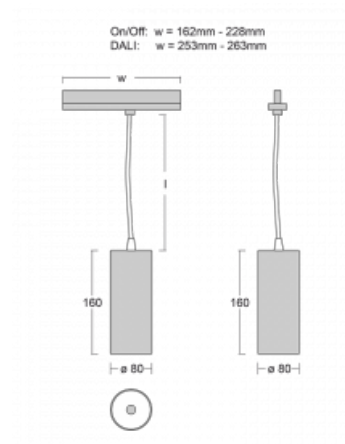

Luminaire

Vali80-T

179-605S-10GGD/940, W

We have managed to minimize the dimensions of the Vali80-T luminaires while maintaining very good lighting parameters. We also managed to reduce the casing of the luminaire to 75% of the surface. The luminaires offer a direct type of light distribution, four different beam angles of 18°, 25°, 32°, 52° and replaceable reflectors as optional accessories. The luminaires will be used predominantly to illuminate commercial spaces, galleries or showrooms. The luminaires have been fitted with adapters for the 3-phase Global Track from Nordic Aluminium. Vali80-T uses light sources with a colour rendering index of Ra90, which helps to show the true colours of the illuminated objects.

Technical drawing

Type of installation	3 circuit track
Light distribution	Direct
Luminaire shape	Circular
Colour of the luminaires	White
Material	Aluminium
Lifetime	L90/B50 60 000 hours
Warranty	5 years
Description of luminaires	Luminaire 3 circuit track
Dimensions	∅ 80 mm × 160 mm
Weight	0.7 kg
Light source	LED MODUL
Type of optical system	Reflector
Luminous flux*	1970 lm
Colour Temperature	4000 K cool white
Luminous efficacy	97 lm/W
MacAdam Light source	3
Colour rendering index	90