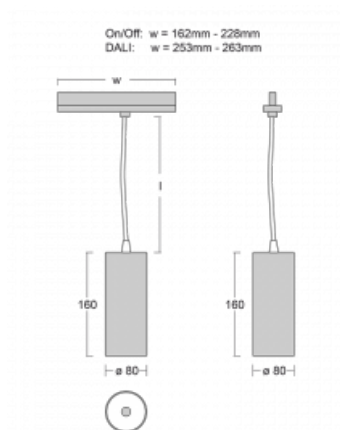

## Technical drawing

Type of installation	3 circuit track
Light distribution	Direct
Luminaire shape	Circular
Colour of the luminaires	Silver
Material	Aluminium
Lifetime	L90/B50 60 000 hours
Warranty	5 years
Description of luminaires	Luminaire 3 circuit track
Dimensions	ø 80 mm × 160 mm
Weight	0.7 kg
Light source	LED MODUL