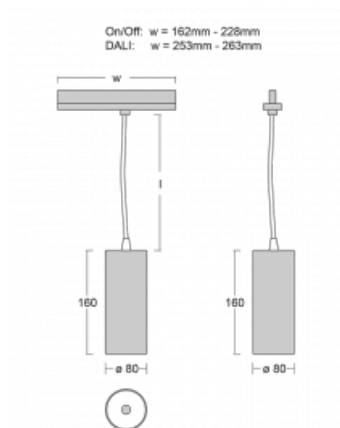

Luminaire

Vali80-T

179-605S-10GDE/940, S

We have managed to minimize the dimensions of the Vali80-T luminaires while maintaining very good lighting parameters. We also managed to reduce the casing of the luminaire to 75% of the surface. The luminaires offer a direct type of light distribution, four different beam angles of 18°, 25°, 32°, 52° and replaceable reflectors as optional accessories. The luminaires will be used predominantly to illuminate commercial spaces, galleries or showrooms. The luminaires have been fitted with adapters for the 3-phase Global Track from Nordic Aluminium. Vali80-T uses light sources with a colour rendering index of Ra90, which helps to show the true colours of the illuminated objects.

Technical drawing

Type of installation	3 circuit track
Light distribution	Direct
Luminaire shape	Circular
Colour of the luminaires	Silver
Material	Aluminium
Lifetime	L90/B50 60 000 hours
Warranty	5 years
Description of luminaires	Luminaire 3 circuit track
Dimensions	ø 80 mm × 160 mm
Weight	0.7 kg
Light source	LED MODUL