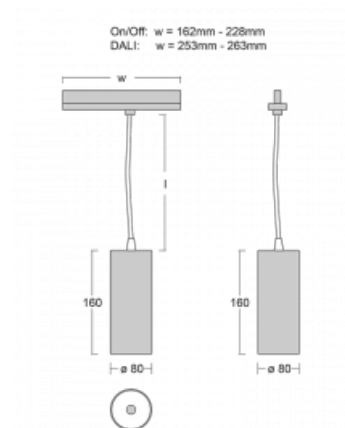

Luminaire

Vali80-T

179-605S-10GDE/930, W

We have managed to minimize the dimensions of the Vali80-T luminaires while maintaining very good lighting parameters. We also managed to reduce the casing of the luminaire to 75% of the surface. The luminaires offer a direct type of light distribution, four different beam angles of 18°, 25°, 32°, 52° and replaceable reflectors as optional accessories. The luminaires will be used predominantly to illuminate commercial spaces, galleries or showrooms. The luminaires have been fitted with adapters for the 3-phase Global Track from Nordic Aluminium. Vali80-T uses light sources with a colour rendering index of Ra90, which helps to show the true colours of the illuminated objects.

Technical drawing

Type of installation	3 circuit track
Light distribution	Direct
Luminaire shape	Circular
Colour of the luminaires	White
Material	Aluminium
Lifetime	L90/B50 60 000 hours
Warranty	5 years
Description of luminaires	Luminaire 3 circuit track
Dimensions	ø 80 mm × 160 mm
Weight	0.7 kg
Light source	LED MODUL