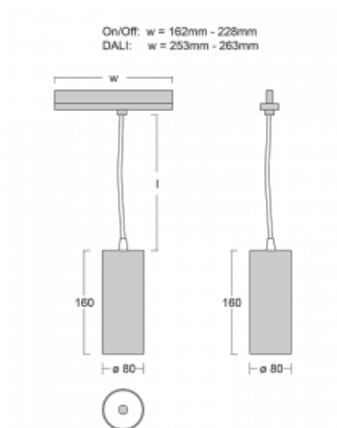

Luminaire

Vali80-T

179-605S-10GDE/930, S

We have managed to minimize the dimensions of the Vali80-T luminaires while maintaining very good lighting parameters. We also managed to reduce the casing of the luminaire to 75% of the surface. The luminaires offer a direct type of light distribution, four different beam angles of 18°, 25°, 32°, 52° and replaceable reflectors as optional accessories. The luminaires will be used predominantly to illuminate commercial spaces, galleries or showrooms. The luminaires have been fitted with adapters for the 3-phase Global Track from Nordic Aluminium. Vali80-T uses light sources with a colour rendering index of Ra90, which helps to show the true colours of the illuminated objects.

Technical drawing

Type of installation	3 circuit track
Light distribution	Direct
Luminaire shape	Circular
Colour of the luminaires	Silver
Material	Aluminium
Lifetime	L90/B50 60 000 hours
Warranty	5 years
Description of luminaires	Luminaire 3 circuit track
Dimensions	ø 80 mm × 160 mm
Weight	0.7 kg
Light source	LED MODUL
DIR optical system	Reflector
Luminous flux*	990 lm
Colour Temperature	3000 K warm white
Luminous efficacy	99 lm/W
MacAdam Light source	3
Colour rendering index	90
Luminaire power input*	10 W
Connection of the luminaires	ON/OFF
Electrical voltage	220-240V
Frequency	50/60Hz