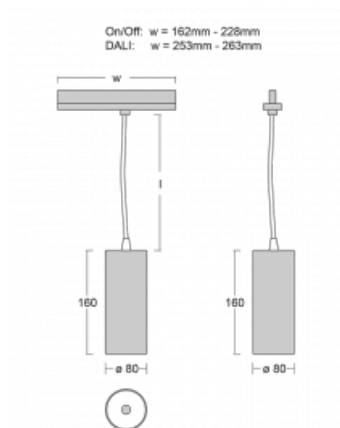

## Technical drawing

Type of installation	3 circuit track
Light distribution	Direct
Luminaire shape	Circular
Colour of the luminaires	Black
Material	Aluminium
Lifetime	L90/B50 60 000 hours
Warranty	5 years
Description of luminaires	Luminaire 3 circuit track
Dimensions	ø 80 mm × 160 mm
Weight	0.7 kg
Light source	LED MODUL
DIR optical system	Reflector
Luminous flux*	990 lm
Colour Temperature	3000 K warm white
Luminous efficacy	99 lm/W
MacAdam Light source	3
Colour rendering index	90
Luminaire power input*	10 W
Connection of the luminaires	ON/OFF
Electrical voltage	220-240V
Frequency	50/60Hz