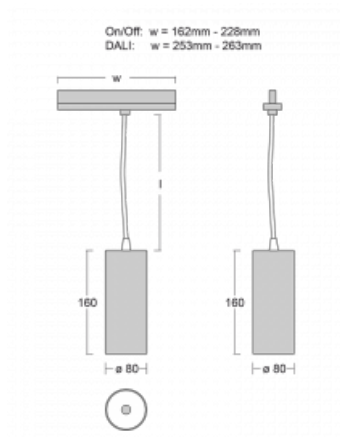

## Technical drawing

Type of installation	3 circuit track
Light distribution	Direct
Luminaire shape	Circular
Colour of the luminaires	Black
Material	Aluminium
Lifetime	L90/B50 60 000 hours
Warranty	5 years
Description of luminaires	Luminaire 3 circuit track
Dimensions	ø 80 mm × 160 mm
Weight	0.7 kg
Light source	LED MODUL
Type of optical system	Reflector
Luminous flux*	1040 lm
Colour Temperature	4000 K cool white
Luminous efficacy	104 lm/W
MacAdam Light source	3
Colour rendering index	90