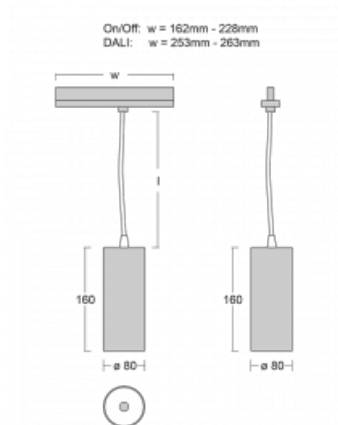

## Technical drawing

Type of installation	3 circuit track
Light distribution	Direct
Luminaire shape	Circular
Colour of the luminaires	Silver
Material	Aluminium
Lifetime	L90/B50 60 000 hours
Warranty	5 years
Description of luminaires	Luminaire 3 circuit track
Dimensions	ø 80 mm × 160 mm
Weight	0.7 kg
Light source	LED MODUL