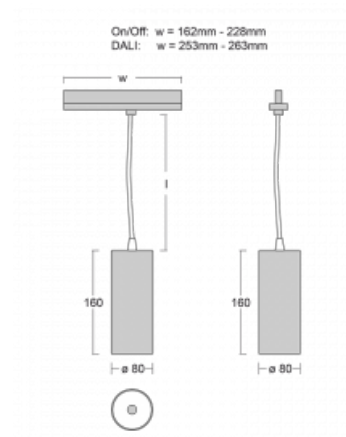

Luminaire

Vali80-T

179-605S-10GDD/930, S

We have managed to minimize the dimensions of the Vali80-T luminaires while maintaining very good lighting parameters. We also managed to reduce the casing of the luminaire to 75% of the surface. The luminaires offer a direct type of light distribution, four different beam angles of 18°, 25°, 32°, 52° and replaceable reflectors as optional accessories. The luminaires will be used predominantly to illuminate commercial spaces, galleries or showrooms. The luminaires have been fitted with adapters for the 3-phase Global Track from Nordic Aluminium. Vali80-T uses light sources with a colour rendering index of Ra90, which helps to show the true colours of the illuminated objects.

Technical drawing

| | |
|---------------------------|---------------------------|
| Type of installation | 3 circuit track |
| Light distribution | Direct |
| Luminaire shape | Circular |
| Colour of the luminaires | Silver |
| Material | Aluminium |
| Lifetime | L90/B50 60 000 hours |
| Warranty | 5 years |
| Description of luminaires | Luminaire 3 circuit track |
| Dimensions | ø 80 mm × 160 mm |
| Weight | 0.7 kg |
| Light source | LED MODUL |
| Type of optical system | Reflector |
| Luminous flux* | 990 lm |
| Colour Temperature | 3000 K warm white |
| Luminous efficacy | 99 lm/W |
| MacAdam Light source | 3 |
| Colour rendering index | 90 |