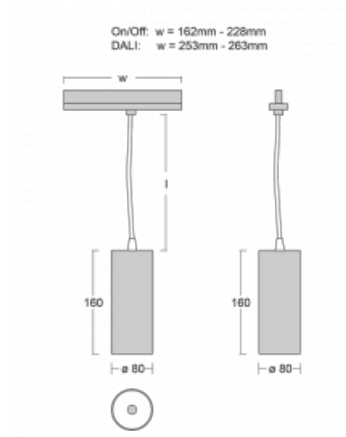

Luminaire

Vali80-T

179-605S-10GDD/930, B

We have managed to minimize the dimensions of the Vali80-T luminaires while maintaining very good lighting parameters. We also managed to reduce the casing of the luminaire to 75% of the surface. The luminaires offer a direct type of light distribution, four different beam angles of 18°, 25°, 32°, 52° and replaceable reflectors as optional accessories. The luminaires will be used predominantly to illuminate commercial spaces, galleries or showrooms. The luminaires have been fitted with adapters for the 3-phase Global Track from Nordic Aluminium. Vali80-T uses light sources with a colour rendering index of Ra90, which helps to show the true colours of the illuminated objects.

Technical drawing

Type of installation	3 circuit track
Light distribution	Direct
Luminaire shape	Circular
Colour of the luminaires	Black
Material	Aluminium
Lifetime	L90/B50 60 000 hours
Warranty	5 years
Description of luminaires	Luminaire 3 circuit track
Dimensions	ø 80 mm × 160 mm
Weight	0.7 kg
Light source	LED MODUL
Type of optical system	Reflector
Luminous flux*	990 lm
Colour Temperature	3000 K warm white
Luminous efficacy	99 lm/W
MacAdam Light source	3
Colour rendering index	90