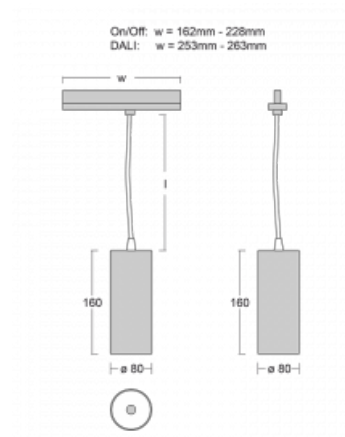

Luminaire

Vali80-T

179-605F-10GHD/940, B

We have managed to minimize the dimensions of the Vali80-T luminaires while maintaining very good lighting parameters. We also managed to reduce the casing of the luminaire to 75% of the surface. The luminaires offer a direct type of light distribution, four different beam angles of 18°, 25°, 32°, 52° and replaceable reflectors as optional accessories. The luminaires will be used predominantly to illuminate commercial spaces, galleries or showrooms. The luminaires have been fitted with adapters for the 3-phase Global Track from Nordic Aluminium. Vali80-T uses light sources with a colour rendering index of Ra90, which helps to show the true colours of the illuminated objects.

Technical drawing

Type of installation	3 circuit track
Light distribution	Direct
Luminaire shape	Circular
Colour of the luminaires	Black
Material	Aluminium
Lifetime	L80/B10 60 000 hours
Warranty	5 years
Description of luminaires	Luminaire 3 circuit track
Dimensions	ø 80 mm × 160 mm
Weight	0.7 kg
Light source	LED MODUL
Type of optical system	Reflector
Luminous flux*	2970 lm
Colour Temperature	4000 K cool white
Luminous efficacy	90 lm/W
MacAdam Light source	3
Colour rendering index	90