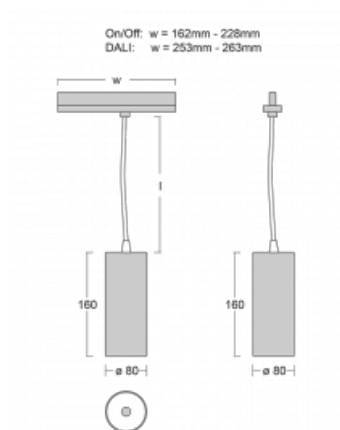

Technical drawing

Type of installation	3 circuit track
Light distribution	Direct
Luminaire shape	Circular
Colour of the luminaires	Black
Material	Aluminium
Lifetime	L80/B10 60 000 hours
Warranty	5 years
Description of luminaires	Luminaire 3 circuit track
Dimensions	ø 80 mm × 160 mm
Weight	0.7 kg
Light source	LED MODUL
DIR optical system	Reflector
Luminous flux*	2970 lm
Colour Temperature	4000 K cool white
Luminous efficacy	90 lm/W
MacAdam Light source	3
Colour rendering index	90
Luminaire power input*	33 W
Connection of the luminaires	DALI
Electrical voltage	220-240V
Frequency	50/60Hz