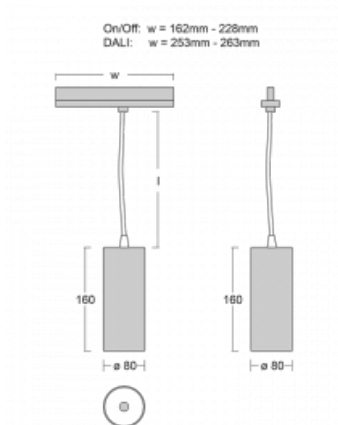

Technical drawing

Type of installation	3 circuit track
Light distribution	Direct
Luminaire shape	Circular
Colour of the luminaires	Silver
Material	Aluminium
Lifetime	L80/B10 60 000 hours
Warranty	5 years
Description of luminaires	Luminaire 3 circuit track
Dimensions	ø 80 mm × 160 mm
Weight	0.7 kg
Light source	LED MODUL
DIR optical system	Reflector
Luminous flux*	2830 lm
Colour Temperature	3000 K warm white
Luminous efficacy	86 lm/W
MacAdam Light source	3
Colour rendering index	90
Luminaire power input*	33 W
Connection of the luminaires	DALI
Electrical voltage	220-240V
Frequency	50/60Hz