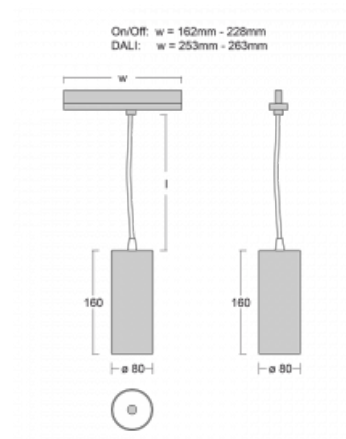

Luminaire

Vali80-T

179-605F-10GHD/930, B

We have managed to minimize the dimensions of the Vali80-T luminaires while maintaining very good lighting parameters. We also managed to reduce the casing of the luminaire to 75% of the surface. The luminaires offer a direct type of light distribution, four different beam angles of 18°, 25°, 32°, 52° and replaceable reflectors as optional accessories. The luminaires will be used predominantly to illuminate commercial spaces, galleries or showrooms. The luminaires have been fitted with adapters for the 3-phase Global Track from Nordic Aluminium. Vali80-T uses light sources with a colour rendering index of Ra90, which helps to show the true colours of the illuminated objects.

Technical drawing

Type of installation	3 circuit track
Light distribution	Direct
Luminaire shape	Circular
Colour of the luminaires	Black
Material	Aluminium
Lifetime	L80/B10 60 000 hours
Warranty	5 years
Description of luminaires	Luminaire 3 circuit track
Dimensions	ø 80 mm × 160 mm
Weight	0.7 kg
Light source	LED MODUL
Type of optical system	Reflector
Luminous flux*	2830 lm
Colour Temperature	3000 K warm white
Luminous efficacy	86 lm/W
MacAdam Light source	3
Colour rendering index	90