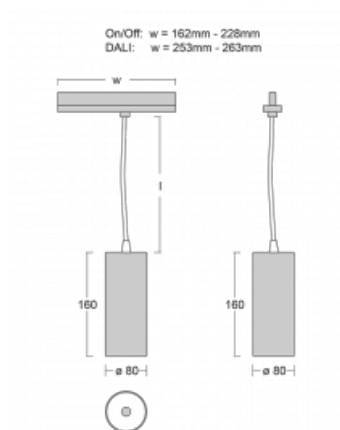

## Technical drawing

Type of installation	3 circuit track
Light distribution	Direct
Luminaire shape	Circular
Colour of the luminaires	White
Material	Aluminium
Lifetime	L90/B50 60 000 hours
Warranty	5 years
Description of luminaires	Luminaire 3 circuit track
Dimensions	ø 80 mm × 160 mm
Weight	0.7 kg
Light source	LED MODUL
DIR optical system	Reflector
Luminous flux*	1970 lm
Colour Temperature	4000 K cool white
Luminous efficacy	97 lm/W
MacAdam Light source	3
Colour rendering index	90
Luminaire power input*	20.4 W
Connection of the luminaires	DALI
Electrical voltage	220-240V
Frequency	50/60Hz