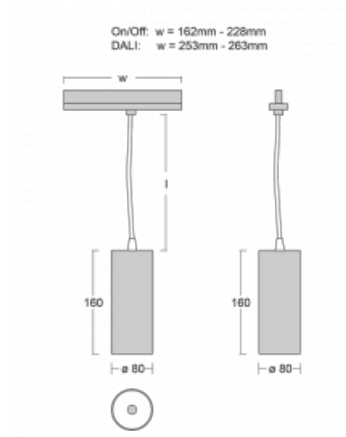

Luminaire

Vali80-T

179-605F-10GGD/940, S

We have managed to minimize the dimensions of the Vali80-T luminaires while maintaining very good lighting parameters. We also managed to reduce the casing of the luminaire to 75% of the surface. The luminaires offer a direct type of light distribution, four different beam angles of 18°, 25°, 32°, 52° and replaceable reflectors as optional accessories. The luminaires will be used predominantly to illuminate commercial spaces, galleries or showrooms. The luminaires have been fitted with adapters for the 3-phase Global Track from Nordic Aluminium. Vali80-T uses light sources with a colour rendering index of Ra90, which helps to show the true colours of the illuminated objects.

Technical drawing

Type of installation	3 circuit track
Light distribution	Direct
Luminaire shape	Circular
Colour of the luminaires	Silver
Material	Aluminium
Lifetime	L90/B50 60 000 hours
Warranty	5 years
Description of luminaires	Luminaire 3 circuit track
Dimensions	ø 80 mm × 160 mm
Weight	0.7 kg
Light source	LED MODUL
Type of optical system	Reflector
Luminous flux*	1970 lm
Colour Temperature	4000 K cool white
Luminous efficacy	97 lm/W
MacAdam Light source	3
Colour rendering index	90