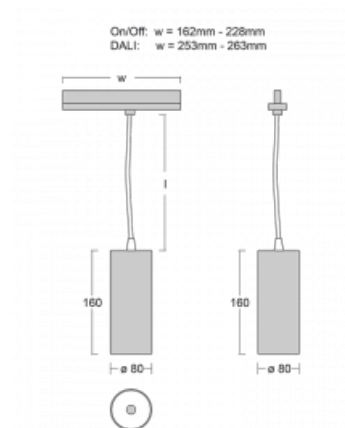

## Technical drawing

|                           |                           |
|---------------------------|---------------------------|
| Type of installation      | 3 circuit track           |
| Light distribution        | Direct                    |
| Luminaire shape           | Circular                  |
| Colour of the luminaires  | Silver                    |
| Material                  | Aluminium                 |
| Lifetime                  | L90/B50 60 000 hours      |
| Warranty                  | 5 years                   |
| Description of luminaires | Luminaire 3 circuit track |
| Dimensions                | ø 80 mm × 160 mm          |
| Weight                    | 0.7 kg                    |
| Light source              | LED MODUL                 |