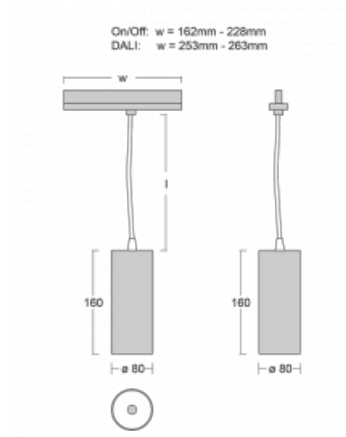

## Technical drawing

Type of installation	3 circuit track
Light distribution	Direct
Luminaire shape	Circular
Colour of the luminaires	Black
Material	Aluminium
Lifetime	L90/B50 60 000 hours
Warranty	5 years
Description of luminaires	Luminaire 3 circuit track
Dimensions	ø 80 mm × 160 mm
Weight	0.7 kg
Light source	LED MODUL
Type of optical system	Reflector
Luminous flux*	1970 lm
Colour Temperature	4000 K cool white
Luminous efficacy	97 lm/W
MacAdam Light source	3
Colour rendering index	90