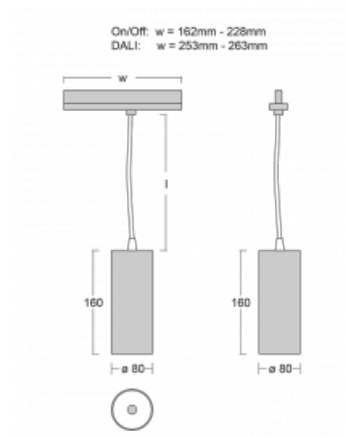

Luminaire

Vali80-T

179-605F-10GGD/930, B

We have managed to minimize the dimensions of the Vali80-T luminaires while maintaining very good lighting parameters. We also managed to reduce the casing of the luminaire to 75% of the surface. The luminaires offer a direct type of light distribution, four different beam angles of 18°, 25°, 32°, 52° and replaceable reflectors as optional accessories. The luminaires will be used predominantly to illuminate commercial spaces, galleries or showrooms. The luminaires have been fitted with adapters for the 3-phase Global Track from Nordic Aluminium. Vali80-T uses light sources with a colour rendering index of Ra90, which helps to show the true colours of the illuminated objects.

Technical drawing

Type of installation	3 circuit track
Light distribution	Direct
Luminaire shape	Circular
Colour of the luminaires	Black
Material	Aluminium
Lifetime	L90/B50 60 000 hours
Warranty	5 years
Description of luminaires	Luminaire 3 circuit track
Dimensions	ø 80 mm × 160 mm
Weight	0.7 kg
Light source	LED MODUL
Type of optical system	Reflector
Luminous flux*	1880 lm
Colour Temperature	3000 K warm white
Luminous efficacy	92 lm/W
MacAdam Light source	3
Colour rendering index	90