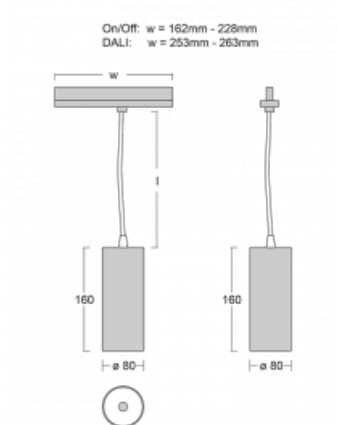

**Technical drawing**

Type of installation	3 circuit track
Light distribution	Direct
Luminaire shape	Circular
Colour of the luminaires	Black
Material	Aluminium
Lifetime	L90/B50 60 000 hours
Warranty	5 years
Description of luminaires	Luminaire 3 circuit track
Dimensions	ø 80 mm × 160 mm
Weight	0.7 kg
Light source	LED MODUL