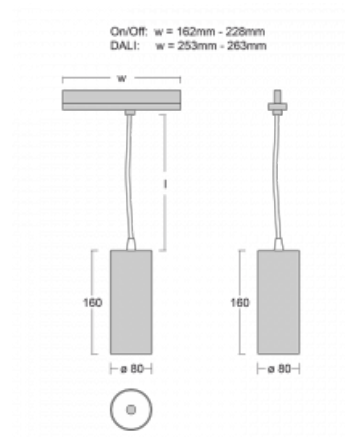

## Technical drawing

Type of installation	3 circuit track
Light distribution	Direct
Luminaire shape	Circular
Colour of the luminaires	White
Material	Aluminium
Lifetime	L90/B50 60 000 hours
Warranty	5 years
Description of luminaires	Luminaire 3 circuit track
Dimensions	∅ 80 mm × 160 mm
Weight	0.7 kg
Light source	LED MODUL
Type of optical system	Reflector
Luminous flux*	1040 lm
Colour Temperature	4000 K cool white
Luminous efficacy	104 lm/W
MacAdam Light source	3
Colour rendering index	90