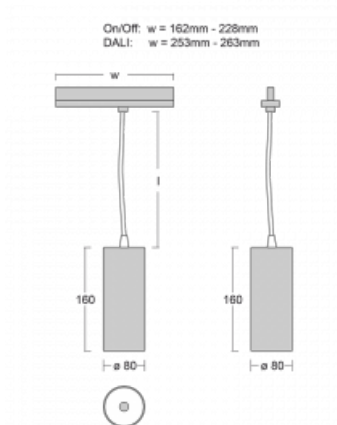

## Technical drawing

Type of installation	3 circuit track
Light distribution	Direct
Luminaire shape	Circular
Colour of the luminaires	White
Material	Aluminium
Lifetime	L90/B50 60 000 hours
Warranty	5 years
Description of luminaires	Luminaire 3 circuit track
Dimensions	ø 80 mm × 160 mm
Weight	0.7 kg
Light source	LED MODUL