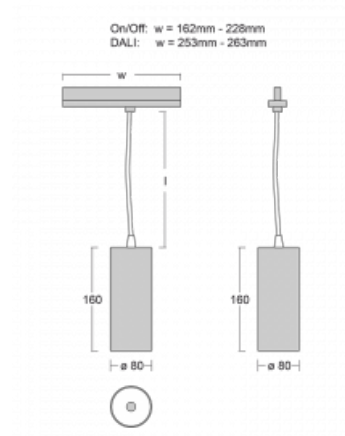

Luminaire

Vali80-T

179-605F-10GDD/940, S

We have managed to minimize the dimensions of the Vali80-T luminaires while maintaining very good lighting parameters. We also managed to reduce the casing of the luminaire to 75% of the surface. The luminaires offer a direct type of light distribution, four different beam angles of 18°, 25°, 32°, 52° and replaceable reflectors as optional accessories. The luminaires will be used predominantly to illuminate commercial spaces, galleries or showrooms. The luminaires have been fitted with adapters for the 3-phase Global Track from Nordic Aluminium. Vali80-T uses light sources with a colour rendering index of Ra90, which helps to show the true colours of the illuminated objects.

Technical drawing

Type of installation	3 circuit track
Light distribution	Direct
Luminaire shape	Circular
Colour of the luminaires	Silver
Material	Aluminium
Lifetime	L90/B50 60 000 hours
Warranty	5 years
Description of luminaires	Luminaire 3 circuit track
Dimensions	ø 80 mm × 160 mm
Weight	0.7 kg
Light source	LED MODUL
Type of optical system	Reflector
Luminous flux*	1040 lm
Colour Temperature	4000 K cool white
Luminous efficacy	104 lm/W
MacAdam Light source	3
Colour rendering index	90