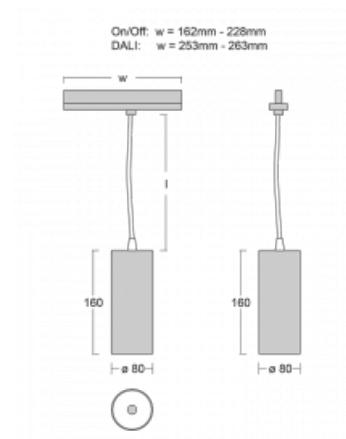

Luminaire

Vali80-T

179-605F-10GDD/940, B

We have managed to minimize the dimensions of the Vali80-T luminaires while maintaining very good lighting parameters. We also managed to reduce the casing of the luminaire to 75% of the surface. The luminaires offer a direct type of light distribution, four different beam angles of 18°, 25°, 32°, 52° and replaceable reflectors as optional accessories. The luminaires will be used predominantly to illuminate commercial spaces, galleries or showrooms. The luminaires have been fitted with adapters for the 3-phase Global Track from Nordic Aluminium. Vali80-T uses light sources with a colour rendering index of Ra90, which helps to show the true colours of the illuminated objects.

Technical drawing

Type of installation	3 circuit track
Light distribution	Direct
Luminaire shape	Circular
Colour of the luminaires	Black
Material	Aluminium
Lifetime	L90/B50 60 000 hours
Warranty	5 years
Description of luminaires	Luminaire 3 circuit track
Dimensions	ø 80 mm × 160 mm
Weight	0.7 kg
Light source	LED MODUL
Type of optical system	Reflector
Luminous flux*	1040 lm
Colour Temperature	4000 K cool white
Luminous efficacy	104 lm/W
MacAdam Light source	3
Colour rendering index	90