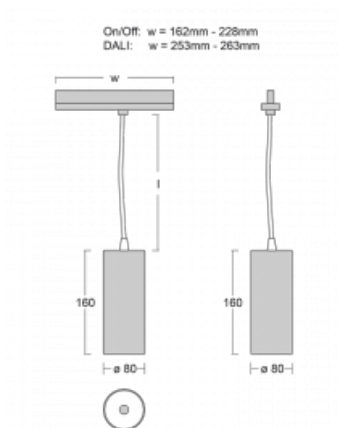

Technical drawing

Type of installation	3 circuit track
Light distribution	Direct
Luminaire shape	Circular
Colour of the luminaires	Black
Material	Aluminium
Lifetime	L90/B50 60 000 hours
Warranty	5 years
Description of luminaires	Luminaire 3 circuit track
Dimensions	ø 80 mm × 160 mm
Weight	0.7 kg
Light source	LED MODUL