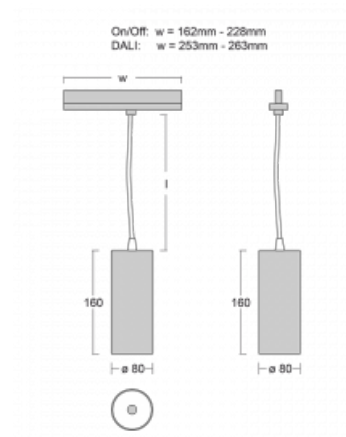

Luminaire

Vali80-T

179-605F-10GDD/930, S

We have managed to minimize the dimensions of the Vali80-T luminaires while maintaining very good lighting parameters. We also managed to reduce the casing of the luminaire to 75% of the surface. The luminaires offer a direct type of light distribution, four different beam angles of 18°, 25°, 32°, 52° and replaceable reflectors as optional accessories. The luminaires will be used predominantly to illuminate commercial spaces, galleries or showrooms. The luminaires have been fitted with adapters for the 3-phase Global Track from Nordic Aluminium. Vali80-T uses light sources with a colour rendering index of Ra90, which helps to show the true colours of the illuminated objects.

Technical drawing

Type of installation	3 circuit track
Light distribution	Direct
Luminaire shape	Circular
Colour of the luminaires	Silver
Material	Aluminium
Lifetime	L90/B50 60 000 hours
Warranty	5 years
Description of luminaires	Luminaire 3 circuit track
Dimensions	ø 80 mm × 160 mm
Weight	0.7 kg
Light source	LED MODUL
Type of optical system	Reflector
Luminous flux*	990 lm
Colour Temperature	3000 K warm white
Luminous efficacy	99 lm/W
MacAdam Light source	3
Colour rendering index	90