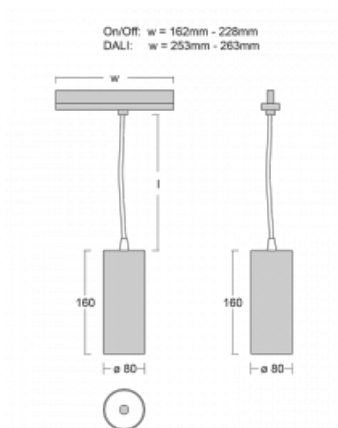

Technical drawing

Type of installation	3 circuit track
Light distribution	Direct
Luminaire shape	Circular
Colour of the luminaires	Silver
Material	Aluminium
Lifetime	L90/B50 60 000 hours
Warranty	5 years
Description of luminaires	Luminaire 3 circuit track
Dimensions	ø 80 mm × 160 mm
Weight	0.7 kg
Light source	LED MODUL