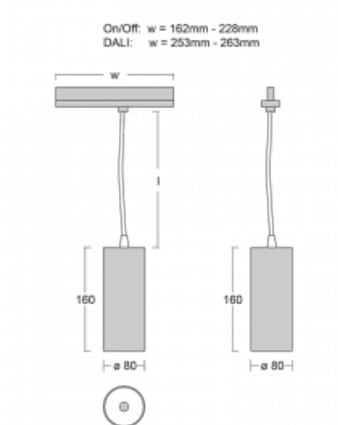

Technical drawing

Type of installation	3 circuit track
Light distribution	Direct
Luminaire shape	Circular
Colour of the luminaires	Black
Material	Aluminium
Lifetime	L90/B50 60 000 hours
Warranty	5 years
Description of luminaires	Luminaire 3 circuit track
Dimensions	ø 80 mm × 160 mm
Weight	0.7 kg
Light source	LED MODUL