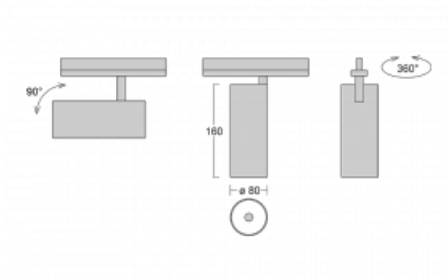

Luminaire

Vali80-T

179-600W-10GHE/940, W

We have managed to minimize the dimensions of the Vali80-T luminaires while maintaining very good lighting parameters. We also managed to reduce the casing of the luminaire to 75% of the surface. The luminaires offer a direct type of light distribution, four different beam angles of 18°, 25°, 32°, 52° and replaceable reflectors as optional accessories. The luminaires will be used predominantly to illuminate commercial spaces, galleries or showrooms. The luminaires have been fitted with adapters for the 3-phase Global Track from Nordic Aluminium. Vali80-T uses light sources with a colour rendering index of Ra90, which helps to show the true colours of the illuminated objects.

Technical drawing

Type of installation	3 circuit track
Light distribution	Direct
Luminaire shape	Circular
Colour of the luminaires	White
Material	Aluminium
Lifetime	L80/B10 60 000 hours
Warranty	5 years
Description of luminaires	Luminaire 3 circuit track
Dimensions	ø 80 mm × 160 mm
Weight	0.7 kg
Light source	LED MODUL
Type of optical system	Reflector
Luminous flux*	2970 lm
Colour Temperature	4000 K cool white
Luminous efficacy	90 lm/W
MacAdam Light source	3
Colour rendering index	90
Beam angle	52°
UGR max. X=4H Y=8H, ρ=70,50,20	19.9