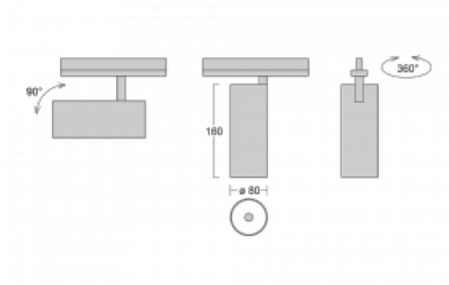

**Technical drawing**

|                                   |                           |
|-----------------------------------|---------------------------|
| Type of installation              | 3 circuit track           |
| Light distribution                | Direct                    |
| Luminaire shape                   | Circular                  |
| Colour of the luminaires          | Silver                    |
| Material                          | Aluminium                 |
| Lifetime                          | L80/B10 60 000 hours      |
| Warranty                          | 5 years                   |
| Description of luminaires         | Luminaire 3 circuit track |
| Dimensions                        | ø 80 mm × 160 mm          |
| Weight                            | 0.7 kg                    |
| Light source                      | LED MODUL                 |
| Type of optical system            | Reflector                 |
| Luminous flux*                    | 2970 lm                   |
| Colour Temperature                | 4000 K cool white         |
| Luminous efficacy                 | 90 lm/W                   |
| MacAdam Light source              | 3                         |
| Colour rendering index            | 90                        |
| Beam angle                        | 52°                       |
| UGR max. X=4H<br>Y=8H, ρ=70,50,20 | 19.9                      |