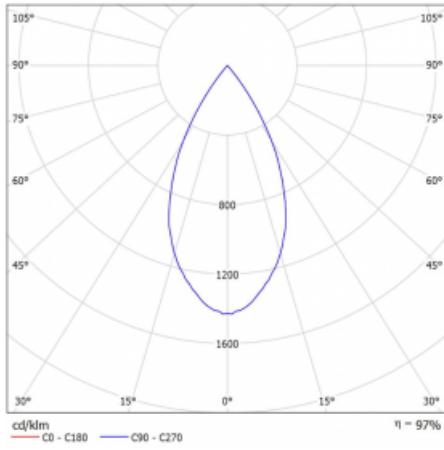

Curve

Luminaire power input* 33 W

Connection of the luminaires DALI

Electrical voltage 220-240V

Frequency 50/60Hz

☐ CE IP 20

*±10 %